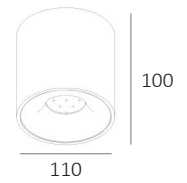

LED Integrated	DIM TO WARM	805lm	1800K- 3000K	CRI90	40°
		IP20	0.9kg		RoHS

Fitting/lichtbron (incl.):
LED 7W 1800-3000K 805lm

Uitvoering:
Donker brons

Materiaal:
Aluminium

Artikelcode:
PL ORLEANS-DTW DAB

Afmeting(en):
ØxH: 11x10cm

EAN:
8720701103306

Opmerking(en):
Incl. LED driver
LED driver vervangbaar door DALI
driver