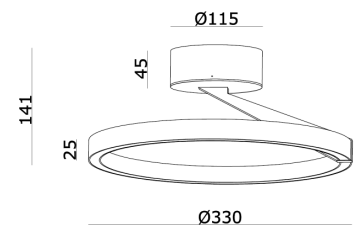

**Artikelcode:**

PL OREGON BG

**Afmeting(en):**

ØxH: 33x14,1cm

**EAN:**

8720701103818

**Opmerking(en):**

Incl. LED driver  
LED driver vervangbaar door DALI driver