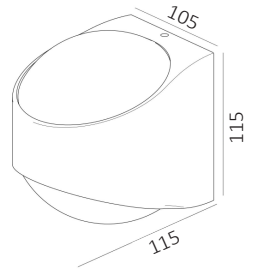

LED Integrated	Dimmable	2x 600lm	2700K	CRI83
		IP65	1.1kg	CE
				RoHS

Fitting/lichtbron (incl.):
LED 2x 6W 2700K 2x 600lm

Uitvoering:
Wit

RAL
9016

Materiaal:
Aluminium/glas

Artikelcode:
WL LONDON WI

Afmeting(en):
LxBxH: 11,5x10,5x12cm

EAN:
8720701104167

Opmerking(en):
Incl. LED driver
LED driver vervangbaar door DALI
driver