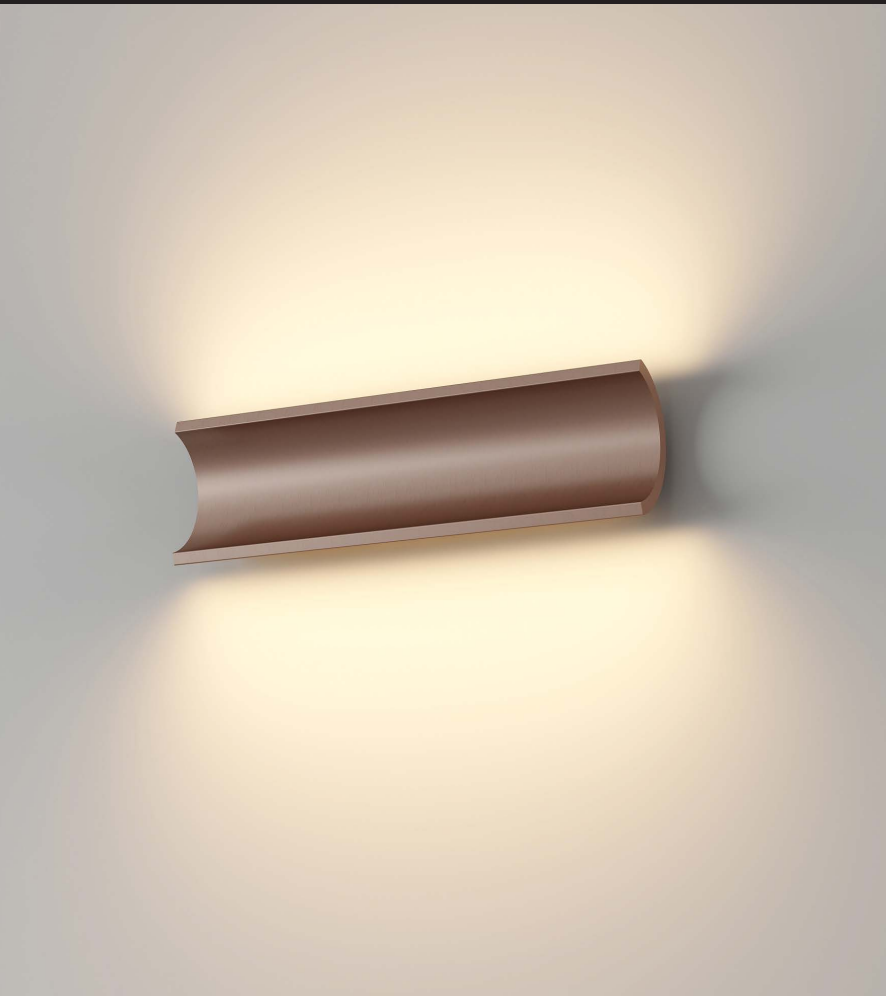

**EAN:**  
8720701104051

**Opmerking(en):**  
Incl. LED driver  
LED driver vervangbaar door DALI  
driver

Up & down

**MALIBU**

LED Integrated	Dimmable	2x 945lm	2700K	CRI90
		IP20	1.5kg	CE
				RoHS

**Fitting/lichtbron (incl.):**  
LED 2x 10W 2700K 2x 945lm